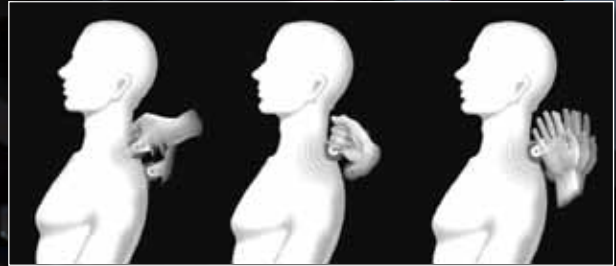

**“Advanced Massage
Technology since 1969”**

Panasonic ideas for life

Panasonic Urban™ Collection

—the latest luxury massage chair from the leaders in massage replication technology for over 35 years – Panasonic. The **Panasonic Urban™ Collection** is designed to help you achieve therapeutic muscle relaxation and increased blood flow throughout your body to promote good health, with its 4 pre-set programs and 8 manual modes. The **Panasonic Urban™ Collection** is truly like having your very own massage therapist at home.

Benefits of Panasonic Chair Massage

- Relaxes muscles
- Stimulates acupoints for increased energy flow
- Temporarily increases circulation

The Technology

Acupoints

You have approximately 350 acupoints in your body, with nearly 100 in your back and neck. From the soothing palm style of Swedish massage, to deep tissue kneading, to Shiatsu massage, the Panasonic Urban™ Collection has a variety of techniques to target acupoints, resulting in invigorating energy.