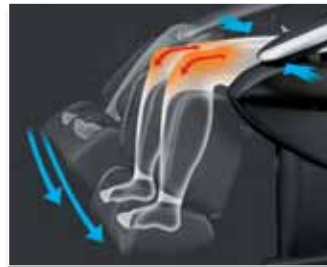

Benefits of Panasonic Chair Massage

- Relaxes muscles
- Stimulates acupoints for increased energy flow
- Temporarily increases circulation

The Technology

Acupoints

You have approximately 350 acupoints in your body, with nearly 100 in your back and neck. From the soothing palm style of Swedish massage, to deep tissue kneading, to Shiatsu massage, the Panasonic Urban™ Collection has a variety of techniques to target acupoints, resulting in invigorating energy.

Massage Therapist Techniques

Using 2 or 4 firm rubber massage heads, the Panasonic Urban™ Collection accurately simulates stroking with the palm of hand, pressing with the heel of the hand, kneading and applied pressure with thumbs.

Air Ottoman System

The EP1285 features a 14 airbag circulation system for a more complete, contoured lower body massage including:
Calves – kneading and loosening of the shins and calf muscles.
Feet – upward pressure is applied using four airbags for ultimate relief.