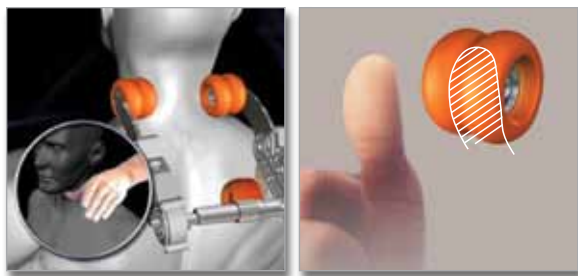

Deep Neck/Shoulder Massage

The floating mechanism simulates the movements of a rotating wrist for an amazingly life-like massage. This outstanding feature lets the Panasonic Urban™ Collection perform various massage actions.