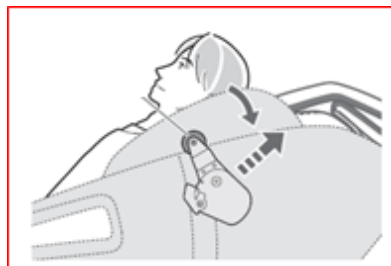

Massage Chair RF 6020

Features:

- ✓ Premium High End Massage Product
- ✓ Massage rolls with integrated heating
- ✓ 3D-Massage
- ✓ Unique Real-Time Sensor System
- ✓ Multiple, individual, specialized automatic programs
- ✓ Zero-Gravity Position
- ✓ Shiatsu Plus Massage
- ✓ Rolling / stretch massage
- ✓ Kneading Massage
- ✓ Tapping / relax massage
- ✓ Combined massage
- ✓ Direct neck massage
- ✓ Remote control with touchscreen
- ✓ Air pressure massage in the armrest
- ✓ Air pressure massage in the seat
- ✓ Air pressure massage in the backrest
- ✓ Air pressure massage in the shoulders position
- ✓ Foot reflex massage with heating system
- ✓ Calf massage with air pressure
- ✓ Automatic shoulder positioning
- ✓ 4-Rolls-Massagesystem inspired from the human hand
- ✓ Automatic shiatsu point positioning
- ✓ Speed and width adjustable in multiple steps
- ✓ massage individually and manually adjustable with the remote control
- ✓ Backrest and footrest infinitely variable and independent from each other adjustable
- ✓ Colored display
- ✓ Timer with shutdown automatic
- ✓ Length adjustable footrest
- ✓ Space saving
- ✓ Inclusive special neck support pillow
- ✓ Transport rolls for easy transport
- ✓ Sessel ergonomically formed
- ✓ High Quality product with soft leather

Foldable Footrest

Special neck massage

Massage rolls with heating system

Modern Touchscreen