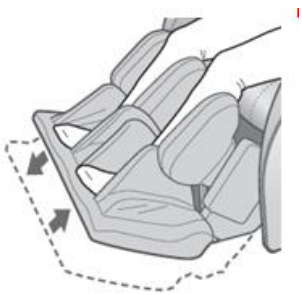

Massage Chair RF 6020

Features:

- ✓ Premium High End Massage Product
- ✓ Massage rolls with integrated heating
- ✓ 3D-Massage
- ✓ Unique Real-Time Sensor System
- ✓ Multiple, individual, specialized automatic programs
- ✓ Zero-Gravity Position
- ✓ Shiatsu Plus Massage
- ✓ Rolling / stretch massage
- ✓ Kneading Massage
- ✓ Tapping / relax massage
- ✓ Combined massage
- ✓ Direct neck massage
- ✓ Remote control with touchscreen
- ✓ Air pressure massage in the armrest
- ✓ Air pressure massage in the seat
- ✓ Air pressure massage in the backrest
- ✓ Air pressure massage in the shoulders position
- ✓ Foot reflex massage with heating system
- ✓ Calf massage with air pressure
- ✓ Automatic shoulder positioning
- ✓ 4-Rolls-Massagesystem inspired from the human hand
- ✓ Automatic shiatsu point positioning
- ✓ Speed and width adjustable in multiple steps
- ✓ massage individually and manually adjustable with the remote control
- ✓ Backrest and footrest infinitely variable and independent from each other adjustable
- ✓ Colored display
- ✓ Timer with shutdown automatic
- ✓ Length adjustable footrest
- ✓ Space saving
- ✓ Inclusive special neck support pillow
- ✓ Transport rolls for easy transport
- ✓ Sessel ergonomically formed
- ✓ High Quality product with soft leather

Foldable Footrest

Special neck massage

Massage rolls with heating system

Modern Touchscreen